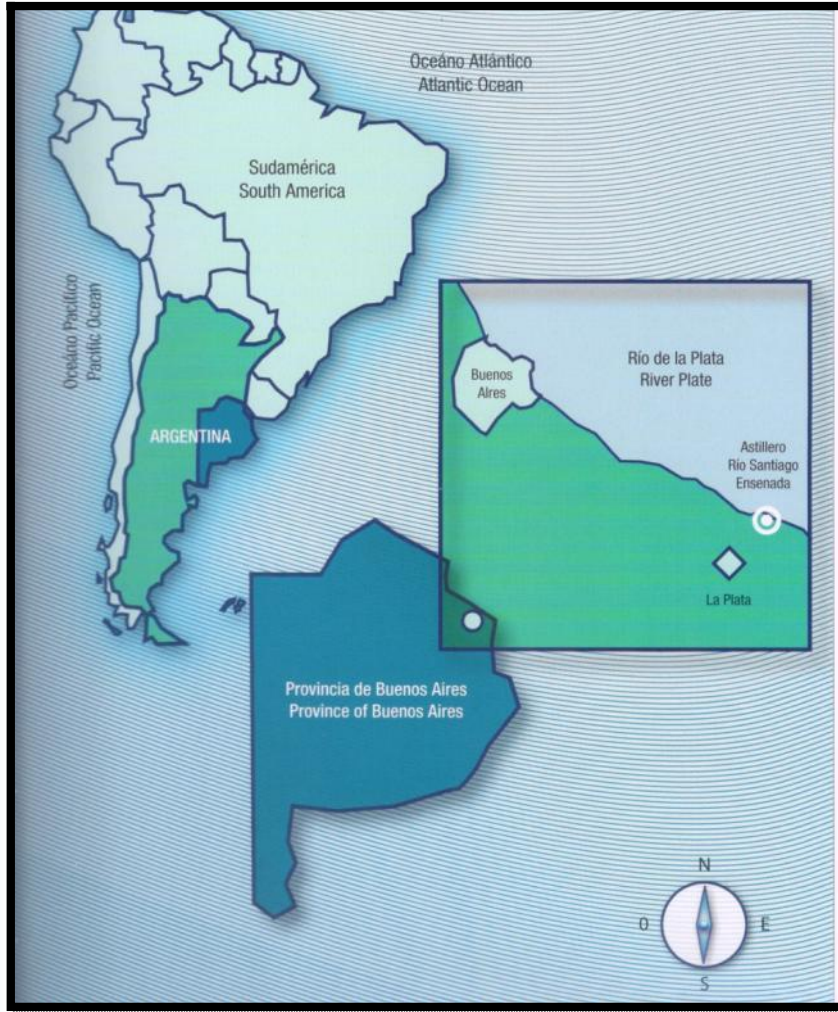

MINISTERIO DE LA PRODUCCIÓN,
CIENCIA Y TECNOLOGÍA

BA

BUENOS AIRES PROVINCIA

ARS
Astillero
RÍO SANTIAGO

RIO SANTIAGO LOCATION

REPUBLICA ARGENTINA

Sup: 3.761.274 Km²

Population: 40.117.096

ENSENADA, BUENOS AIRES, ARGENTINA.

ENSENADA, BUENOS AIRES, ARGENTINA.

RIO SANTIAGO SHIPYARD

ASTILLERO RIO SANTIAGO TODAY

-SHIPBUILDING 3 SLIPWAYS (220m, 160m, 140m)

4 CRANES x 60 Tn

OUTFITTING CRANE x 250 Tn

-SHIP REPAIR FLOATING DOCK 127m x 26m

2 CRANES x 10 Tn

OVER 1000 mts OF PIER

-METAL MECHANICAL WORKS

-MORE THAN 80 NB

RIO SANTIAGO SHIPYARD

ASTILLERO RIO SANTIAGO FUTURE INVESTMENTS PLAN 2020

DRY DOCK