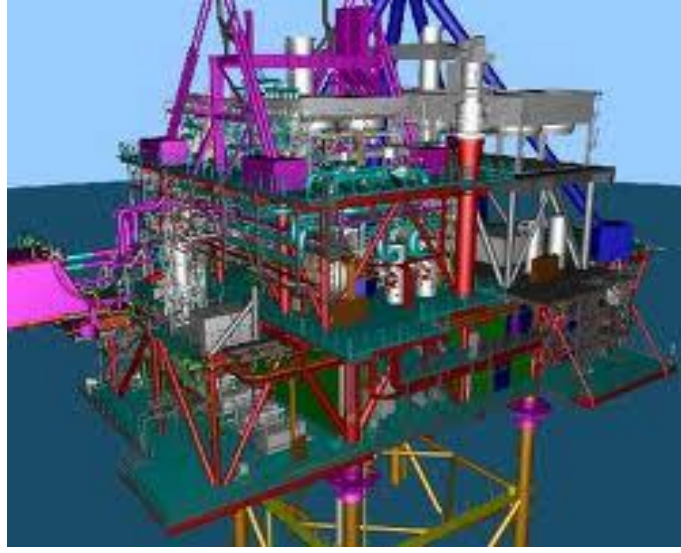

FUTURE MARKET: OFFSHORE PLATFORM